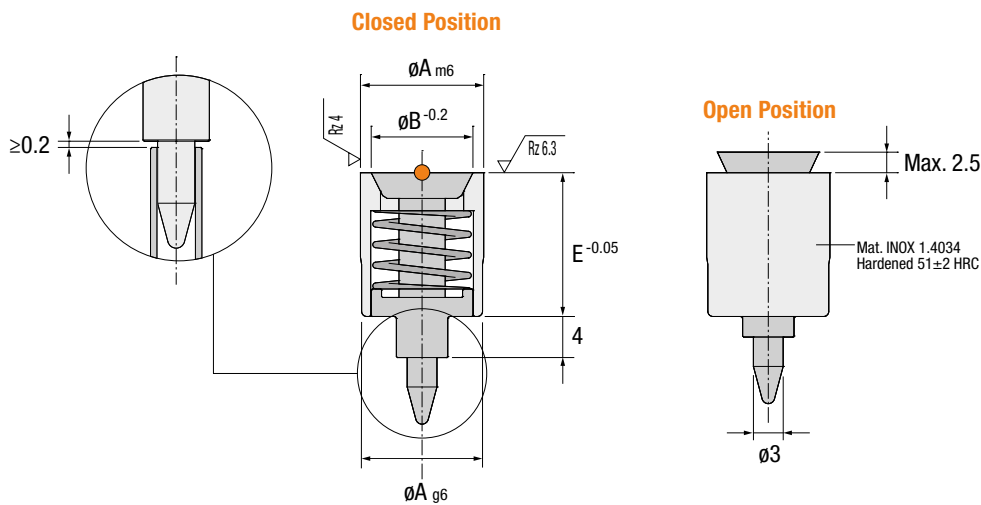

# VACUUMJET VALVE

ES Válvula Vacuumjet DE Vacuumjet Ventil  
IT Valvola Vacuumjet PT Válvula Vacuumjet FR Soupape Vacuumjet

● Cad Insertion Point

# WV

VACUUM

Patented

| Ref.      | A  | B   | C  | D   | E  |
|-----------|----|-----|----|-----|----|
| WV.086414 | 8  | 6.7 | 10 | 6.5 | 14 |
| WV.121014 | 12 | 9.8 | 10 | 10  | 14 |
| WV.161416 | 16 | 14  | 10 | 10  | 16 |